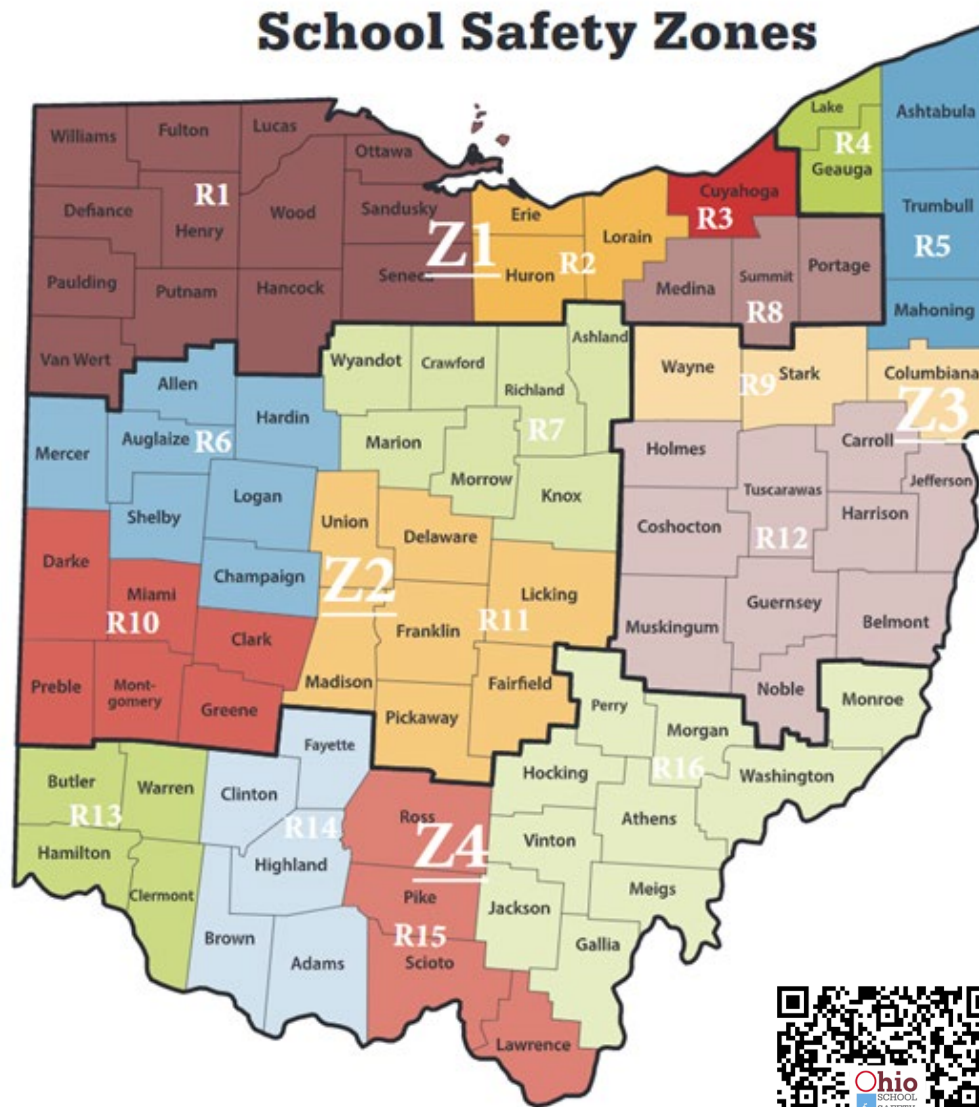

Zone 1		
Zone 1	Manager	Dale Gooding (614-915-7312) degooding@dps.ohio.gov
	Planner	Katie Collins (614-752-4398) kjcollins@dps.ohio.gov
Region 1	Liaison	Brian Bollinger (614-981-8604) babollinger@dps.ohio.gov
	MTO	Alan Beadle (614-981-0306) aebeadle@dps.ohio.gov
Region 2	Liaison	Shamari Johnson (614-802-9213) smjohnson@dps.ohio.gov
	MTO	
Region 3	Liaison	Victor Ortiz (614-935-3927) vlortiz@dps.ohio.gov
	MTO	
Region 8	Liaison	Robb Chernisky (614-512-5874) rmchernisky@dps.ohio.gov
	MTO	Jonathan Bandi (614-784-3896) jdbandi@dps.ohio.gov

Zone 2		
Zone 2	Manager	Chris Skinner (614-940-8494) clsiskinner@dps.ohio.gov
	Planner	Craig Wachauf (614-512-0079) cawachauf@dps.ohio.gov
Region 6	Liaison	Dan Grothouse (614-784-3777) dpgrothouse@dps.ohio.gov
	MTO	
Region 7	Liaison	Lori McGuire (614-519-0963) lsmcguire@dps.ohio.gov
	MTO	Scott Whatley (614-981-8201) sewhatley@dps.ohio.gov
Region 10	Liaison	Brian Wical (614-512-0099) bmwical@dps.ohio.gov
	MTO	Steven Reynolds (614-981-1480) sareynolds@dps.ohio.gov
Region 11	Liaison	Nichole Miller (614-935-6476) nmiller@dps.ohio.gov
	MTO	

Safer Ohio School Tip Line Analysts

Zones 1 and 3	Zones 2 and 4
Paige Lea (513-966-0625) pmllea@dps.ohio.gov	Joel Westfall (614-671-6719) jlwestfall@dps.ohio.gov

Ohio School Safety Center: 614-644-2641

Updated 10/24/2024

Zone 3		
Zone 3	Manager	Joe Grecol (614-915-6952) jdgrecol@dps.ohio.gov
	Planner	Sharon Atkinson (614-752-6604) saatkinson@dps.ohio.gov
Region 4	Liaison	Carlie Hangartner (614-784-3173) cmhangartner@dps.ohio.gov
	MTO	Doug Smith (614-795-3748) dssmith@dps.ohio.gov
Region 5	Liaison	Ryan Jacobson (614-549-2946) rmjacobson@dps.ohio.gov
	MTO	Burke Engelhardt (614-795-3150) baengelhardt@dps.ohio.gov
Region 9	Liaison	
	MTO	Vincent Shirey (614-832-7184) vbshirey@dps.ohio.gov
Region 12	Liaison	Adam Chellis (614-867-2103) archellis@dps.ohio.gov
	MTO	Dinero Ciardelli (614-512-0064) dcciardelli@dps.ohio.gov

Zone 4		
Zone 4	Manager	Lori Taylor (614-753-0036) littaylor@dps.ohio.gov
	Planner	Cheryl Helsel (614-387-0879) chelsel@dps.ohio.gov
Region 13	Liaison	Brandi Noe (614-981-1701) banoe@dps.ohio.gov
	MTO	
Region 14	Liaison	Jennifer Seaman (937-820-1766) jlseaman@dps.ohio.gov
	MTO	
Region 15	Liaison	Dustin Conrad (614-706-9298) dlconrad@dps.ohio.gov
	MTO	Shannon Long (614-562-3248) sllong@dps.ohio.gov
Region 16	Liaison	Blaze Amos (614-981-0091) bmamos@dps.ohio.gov
	MTO	Mark Brown (614-795-8045) msbrown@dps.ohio.gov